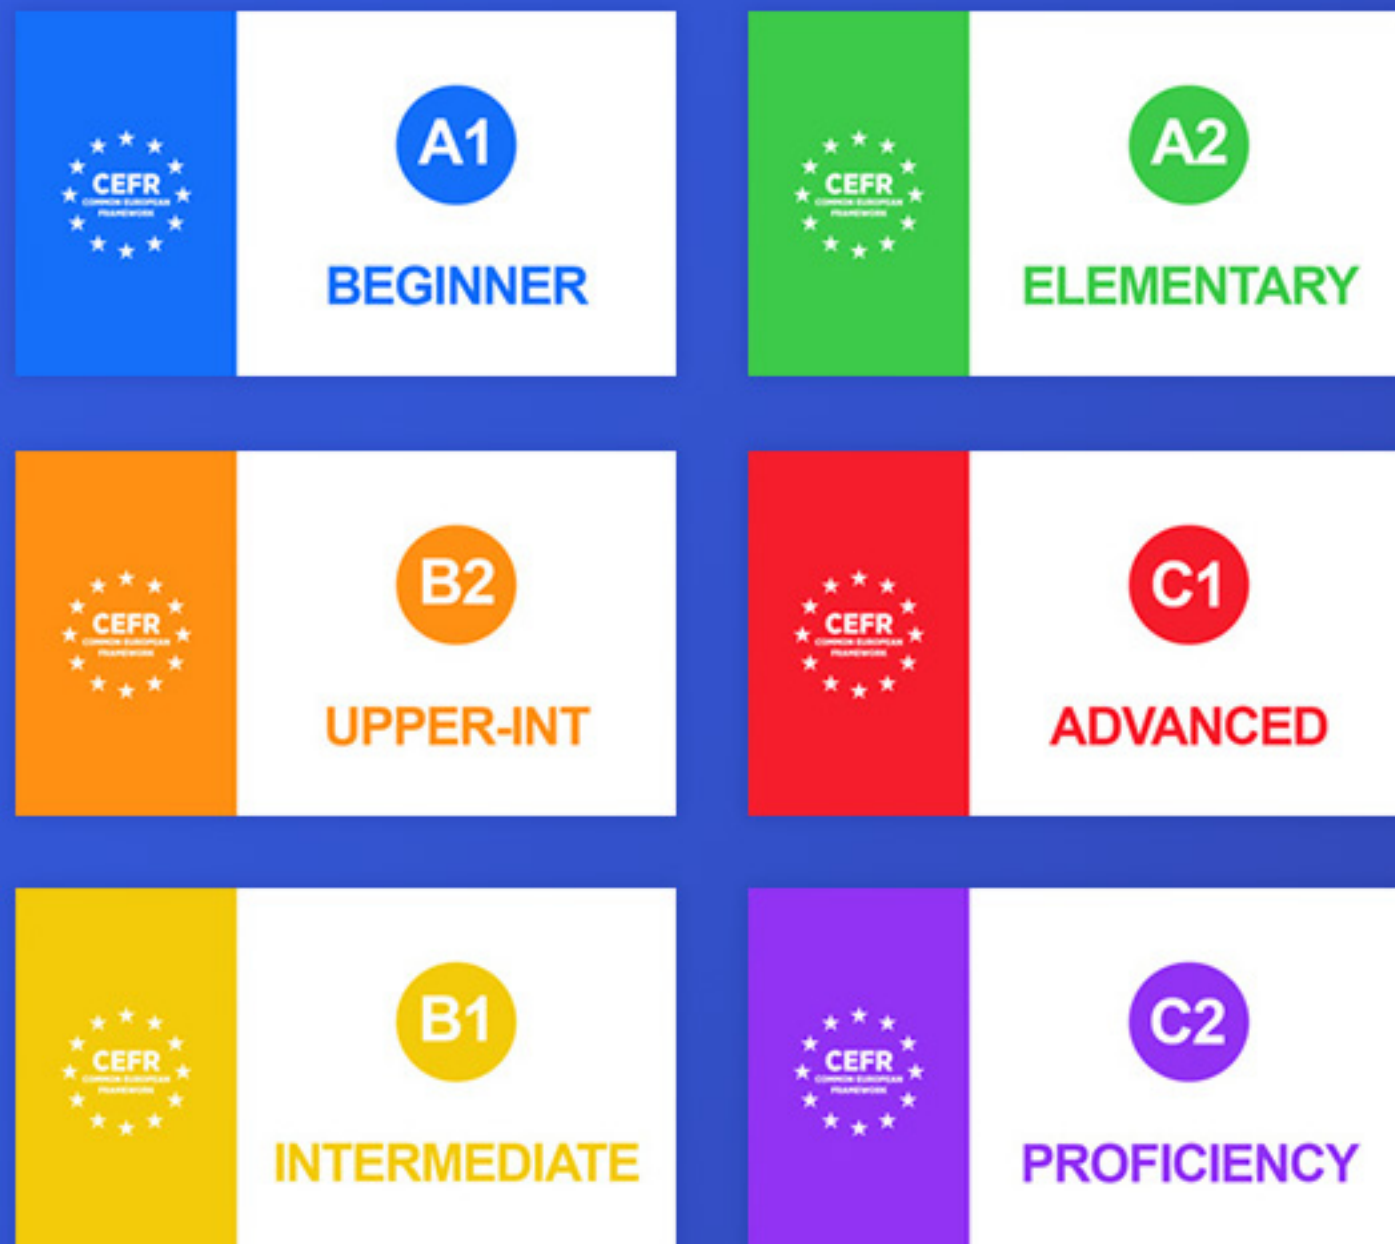

TRAINING FOR ALL LEVELS

By joining our General English courses, you can quickly improve your English grammar, vocabulary, reading, comprehension, and speaking skills from beginner to advanced levels, and start expressing yourself with more confidence.

- **Practical-focused training**
- **Fast and lasting learning**
- **Fun and interactive lessons**
- **Best price guarantee**